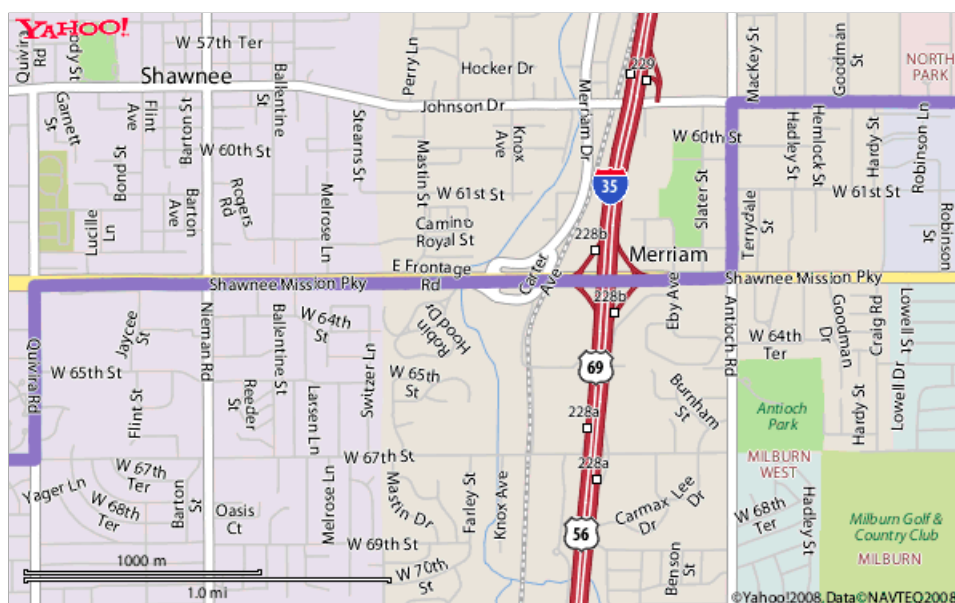

Directions to 7401 Johnson Dr, Overland Park, KS 66202-2326

Total Time: 12 mins, Total Distance: 4.33 mi

	Distance
A 1. Start at 12701 W 67TH ST, SHAWNEE going toward LONG AVE	go 0.5 mi
2. Turn L on QUVIRA RD	go 0.5 mi
3. Turn R on SHAWNEE MISSION PKY	go 2.01 mi
4. Turn L on ANTIOCH RD	go 0.51 mi
5. Turn R on JOHNSON DR	go 0.81 mi
B 6. Arrive at 7401 JOHNSON DR, OVERLAND PARK, on the R	

Time: 12 mins, Distance: 4.33 mi

When using any driving directions or map, it's a good idea to do a reality check and make sure the road still exists, watch out for construction, and follow all traffic safety precautions. This is only to be used as an aid in planning.