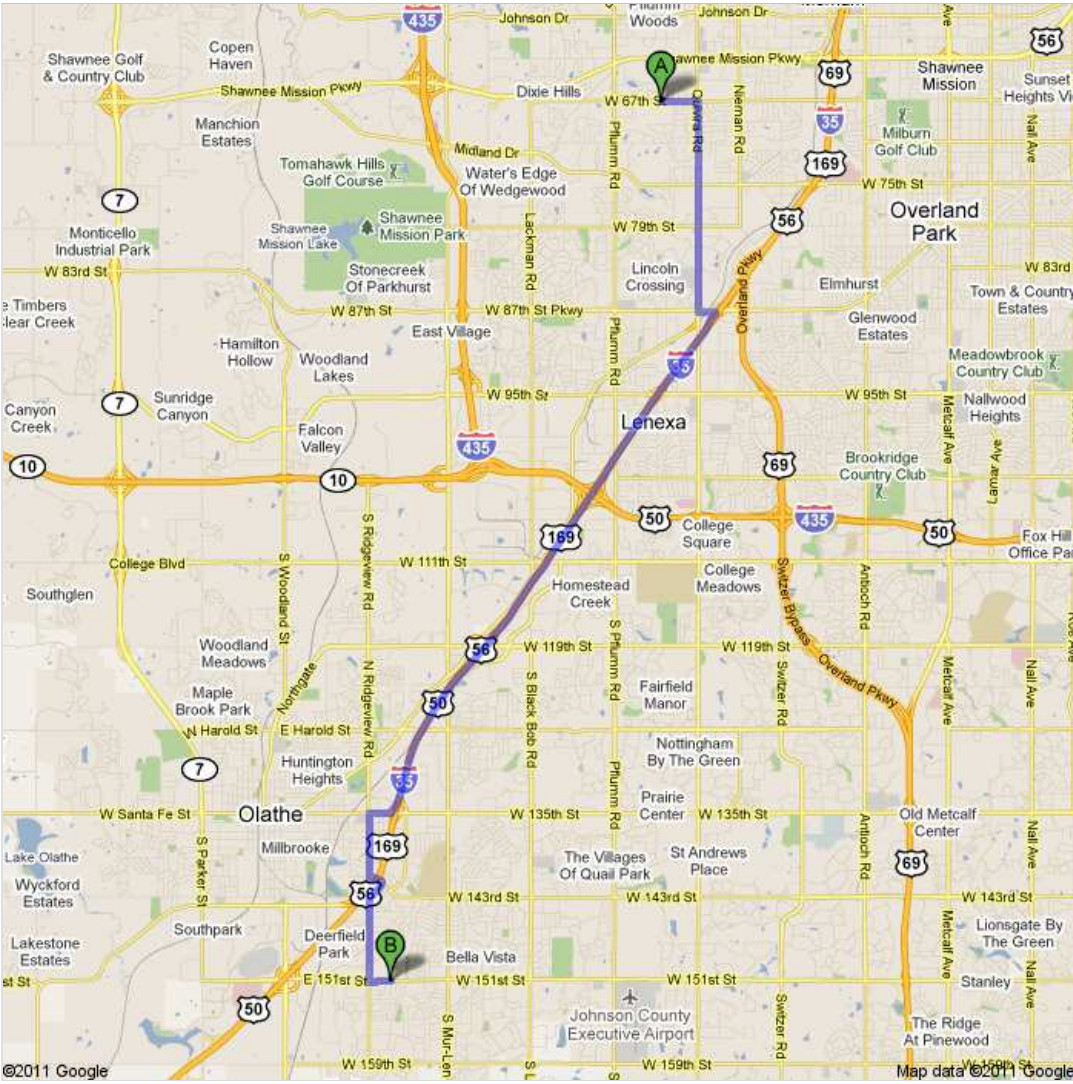

Directions to 1640 E 151st St, Olathe, KS 66062  
13.1 mi – about 22 mins

**Save trees. Go green!**  
Download Google Maps on your phone at [google.com/gmm](http://google.com/gmm)

 12701 W 67th St, Shawnee, KS 66216

- 1. Head **east** on **W 67th St** toward **Long Ave** go 0.4 mi  
total 0.4 mi  
About 1 min
-  2. Turn right at **Quivira Rd** go 2.5 mi  
total 3.0 mi  
About 6 mins
-  3. Turn left at **W 87th St/W 87th St Pkwy** go 0.2 mi  
total 3.2 mi  
About 1 min
-  4. Turn right to merge onto **I-35 S** go 7.0 mi  
total 10.2 mi  
About 7 mins
-  5. Take exit **218** toward **Santa Fe** go 0.2 mi  
total 10.4 mi
-  6. Slight right at **W 135th St/E Santa Fe St** go 0.2 mi  
total 10.6 mi
-  7. Turn left at **S Ridgeview Rd** go 0.2 mi  
total 10.8 mi  
About 1 min
- 8. At the traffic circle, continue straight to stay on **S Ridgeview Rd** go 0.6 mi  
total 11.4 mi  
About 1 min
- 9. At the traffic circle, take the **3rd** exit onto **E Sheridan St** go 220 ft  
total 11.4 mi
-  10. Turn right at **S Ridgeview Rd/E Sheridan St/E Sheridan Bridge Ln** go 0.1 mi  
total 11.6 mi  
Continue to follow S Ridgeview Rd/E Sheridan Bridge Ln
- 11. At the traffic circle, take the **1st** exit onto **S Ridgeview Rd** go 1.3 mi  
total 12.8 mi  
About 3 mins
-  12. Turn left at **E 151st St** go 0.3 mi  
total 13.1 mi  
Destination will be on the left  
About 1 min

 1640 E 151st St, Olathe, KS 66062

These directions are for planning purposes only. You may find that construction projects, traffic, weather, or other events may cause conditions to differ from the map results, and you should plan your route accordingly. You must obey all signs or notices regarding your route.