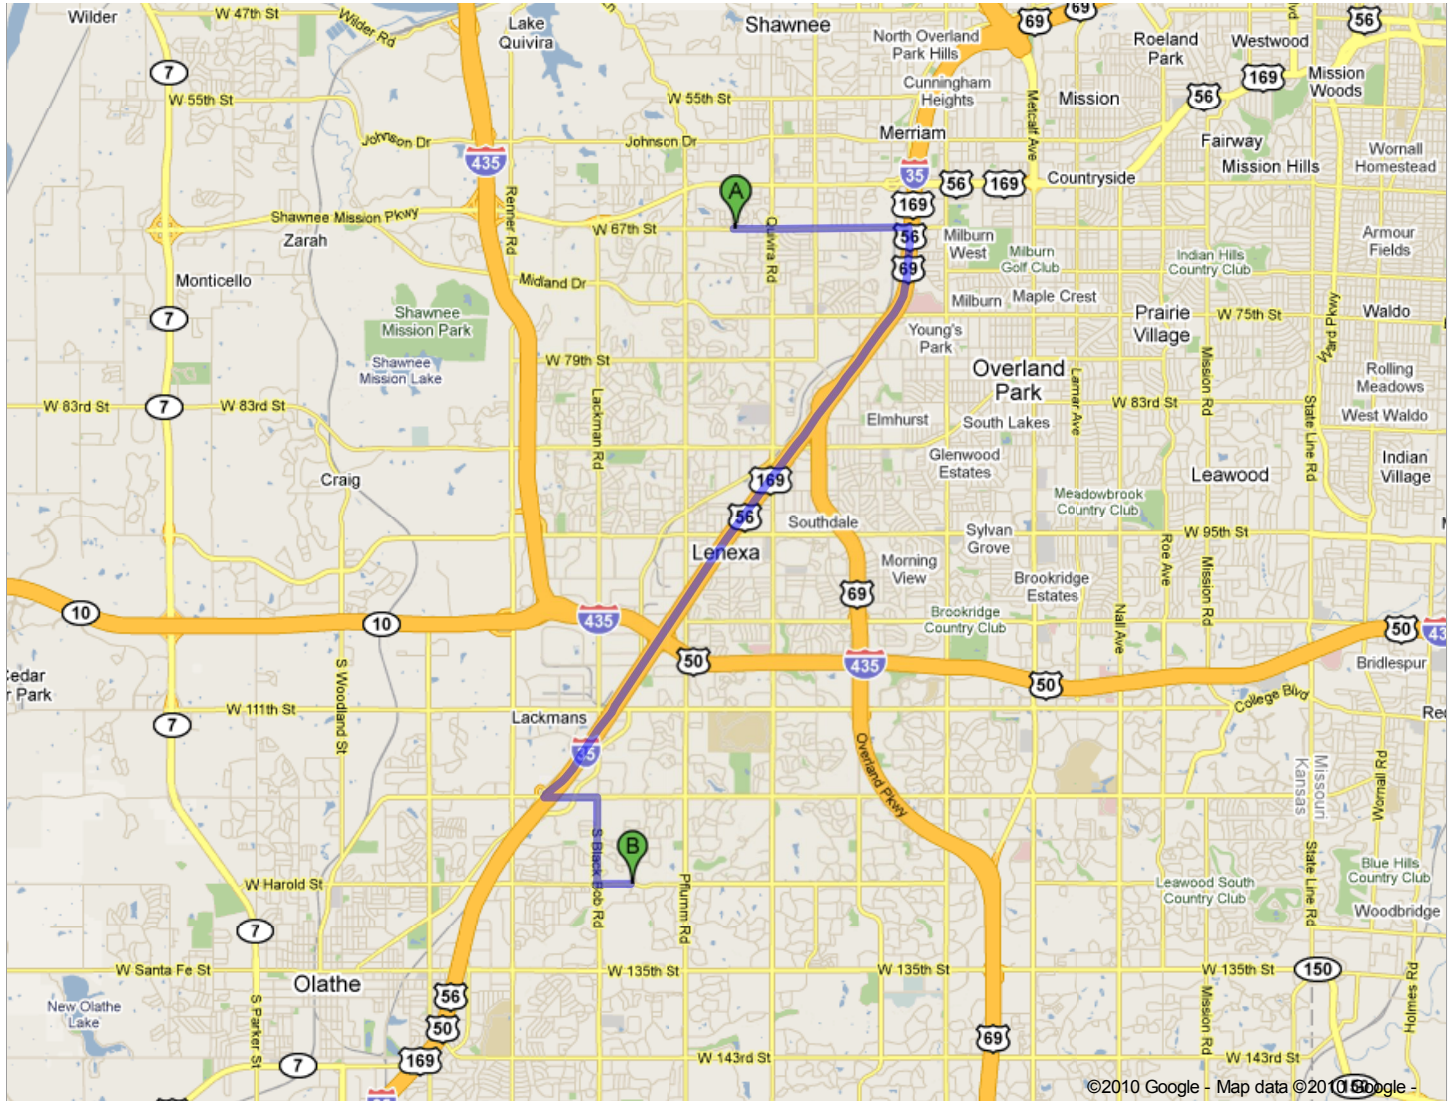

To see all the details that are visible on the screen, use the "Print" link next to the map.

Get Directions My Maps

Print Send Link

Driving directions to 14545 W 127th St, Olathe, KS 66062

A 12701 W 67th St
Shawnee, KS 66216

1. Head **east** on **W 67th St** toward **Long Ave** 2.0 mi
2. Turn **right** to merge onto **I-35 S** 7.6 mi
3. Take exit **220** for **119th St** 0.3 mi
4. Turn **left** at **W 119th St** 0.6 mi
5. Turn **right** at **S Black Bob Rd** 1.0 mi
6. Turn **left** at **W 127th St** 0.4 mi

B 14545 W 127th St
Olathe, KS 66062

These directions are for planning purposes only. You may find that construction projects, traffic, weather, or other events may cause conditions to differ from the map results, and you should plan your route accordingly. You must obey all signs or notices regarding your route.

Map data ©2010 Google

[Report a problem](#)