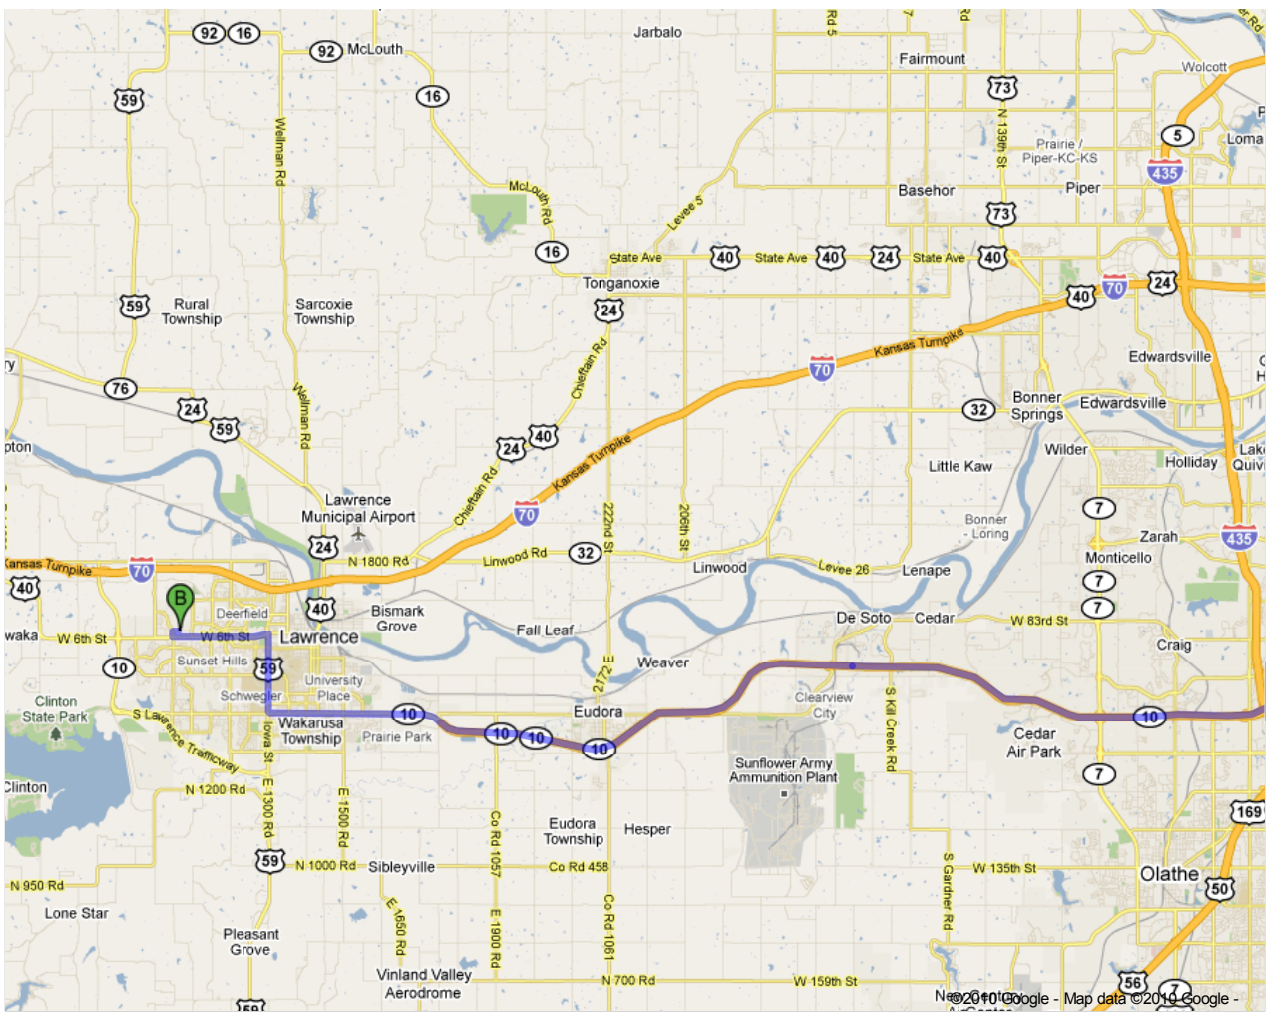

To see all the details that are visible on the screen, use the "Print" link next to the map.

Get Directions My Maps

Print Send Link

Driving directions to 4700 Overland Dr, Lawrence, KS 66049

- 12701 W 67th St
Shawnee, KS 66216

- 1. Head **east** on **W 67th St** toward **Long Ave** 2.0 mi
- 2. Turn **right** to merge onto **I-35 S** 5.4 mi
- 3. Take exit **222B** to merge onto **I-435 W** 1.1 mi
- 4. Slight **right** at **KS-10 W** (signs for **KS-10/Lawrence**) 28.0 mi
- 5. Turn **right** at **Iowa St** 2.1 mi
- 6. Turn **left** at **W 6th St** 2.5 mi
- 7. Turn **right** at **Wakarusa Dr** 0.2 mi
- 8. Take the **1st right** onto **Overland Dr** 0.1 mi
Destination will be on the left

- 4700 Overland Dr
Lawrence, KS 66049

These directions are for planning purposes only. You may find that construction projects, traffic, weather, or other events may cause conditions to differ from the map results, and you should plan your route accordingly. You must obey all signs or notices regarding your route.
Map data ©2010 Google

[Report a problem](#)

8800 West ... | high schoo... | 85th and a...