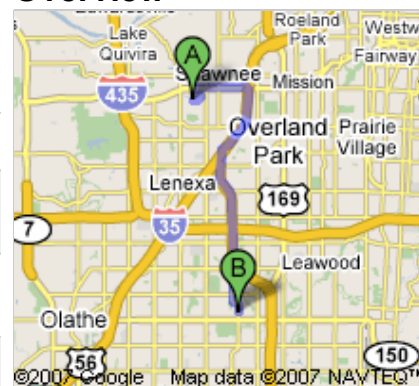

Start **12701 W 67th St
Shawnee, KS 66216**
End **Blue Valley Northwest High School
13260 Switzer Rd, Overland Park, KS 66213**
Travel **12.4 mi – about 18 mins**

Get Google Maps on your phone
Text the word "GMAPS" to 466453

A 12701 W 67th St
Shawnee, KS 66216

Drive: 12.4 mi – about 18 mins

- | | |
|--|------------------|
| 1. Head east on W 67th St toward Long Ave | 0.1 mi |
| ← 2. Turn left at Long Ave | 0.6 mi
2 mins |
| → 3. Turn right at Shawnee Mission Pkwy | 1.9 mi
4 mins |
| 4. Merge onto I-35 S/US-56 W/US-69 S via the ramp to Wichita | 2.5 mi
3 mins |
| 5. Take exit 225B to merge onto Overland Pkwy/US-69 S | 5.0 mi
5 mins |
| 6. Take the 119th St exit | 0.2 mi |
| → 7. Turn right at W 119th St | 0.3 mi
1 min |
| ← 8. Turn left at Switzer Rd | 1.9 mi
4 mins |

B Blue Valley Northwest High School
13260 Switzer Rd, Overland Park, KS 66213

These directions are for planning purposes only. You may find that construction projects, traffic, or other events may cause road conditions to differ from the map results.

Map data ©2008 NAVTEQ™

Overview

Start

End

Map data ©2008 NAVTEQ™