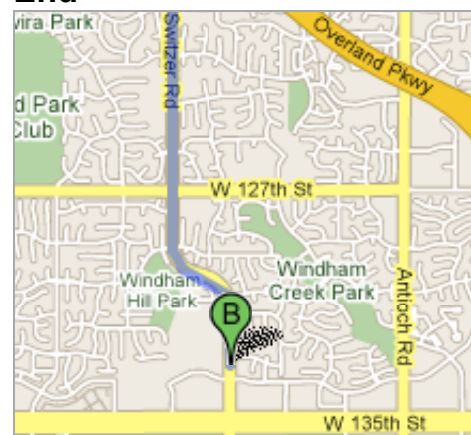

Start **12701 W 67th St
Shawnee, KS 66216**
End **Blue Valley Northwest High School
13260 Switzer Rd, Overland Park, KS 66213**
Travel **12.4 mi – about 18 mins**

Get Google Maps on your phone
Text the word "GMAPS" to 466453

A 12701 W 67th St
Shawnee, KS 66216

Drive: 12.4 mi – about 18 mins

- | | |
|--|------------------|
| 1. Head east on W 67th St toward Long Ave | 0.1 mi |
| ← 2. Turn left at Long Ave | 0.6 mi
2 mins |
| → 3. Turn right at Shawnee Mission Pkwy | 1.9 mi
4 mins |
| 4. Merge onto I-35 S/US-56 W/US-69 S via the ramp to Wichita | 2.5 mi
3 mins |
| 5. Take exit 225B to merge onto Overland Pkwy/US-69 S | 5.0 mi
5 mins |
| 6. Take the 119th St exit | 0.2 mi |
| → 7. Turn right at W 119th St | 0.3 mi
1 min |
| ← 8. Turn left at Switzer Rd | 1.9 mi
4 mins |

B Blue Valley Northwest High School
13260 Switzer Rd, Overland Park, KS 66213

These directions are for planning purposes only. You may find that construction projects, traffic, or other events may cause road conditions to differ from the map results.

Map data ©2008 NAVTEQ™

Overview

Start

End

Map data ©2008 NAVTEQ™